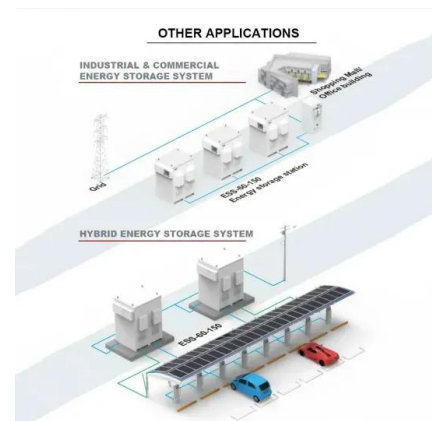

Gmail won't load

Turn off your Wi-Fi or mobile data connection, then turn it back on again. Tip: For Wi-Fi, if Gmail still does not load, restart your router. Check your router's manual for instructions on how to ...