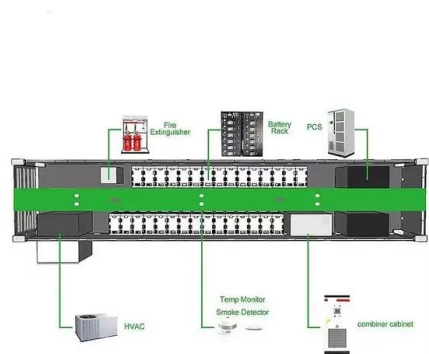

Container Foldable Photovoltaic Panels --Portable

...

The containerized mobile foldable solar panel is an innovative solar power generation device that combines the portability of containers with the ...