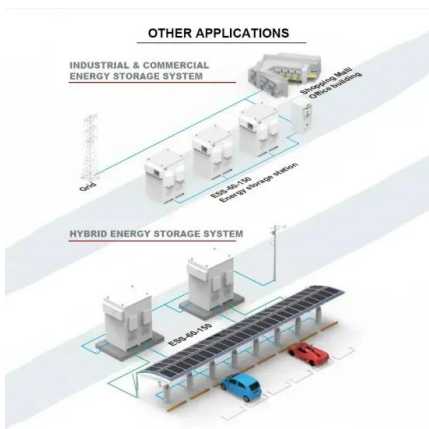

String (computer science)

String (computer science) Strings are typically made up of characters, and are often used to store human-readable data, such as words or sentences. In computer programming, a string is ...