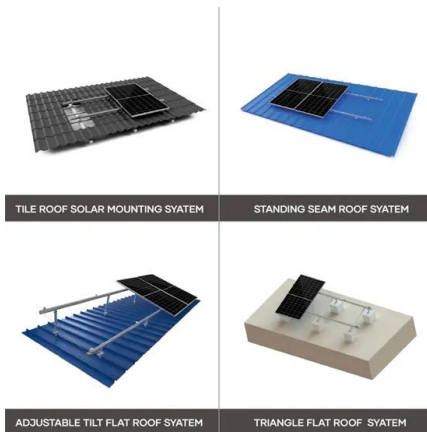

[Use Google Drive for desktop](#)

To easily manage and share content across all of your devices and the cloud, use Google's desktop sync client: Drive for desktop. If you edit, delete or move a file on the Cloud, the same ...