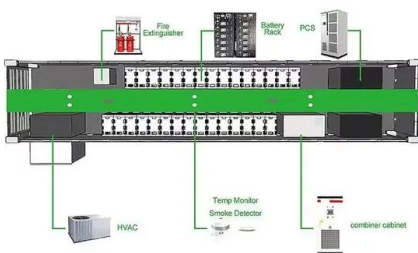

A Recap of Singapore International Water Week 2024