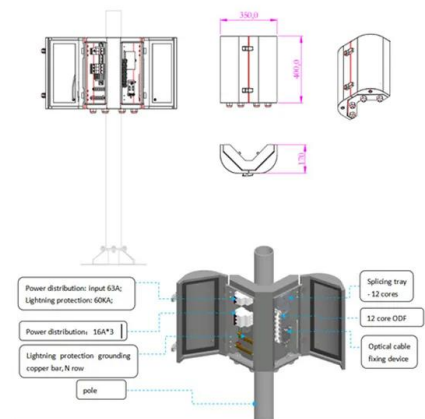

About Coit Tower

There is LIMITED parking at the Tower, and at peak times there may be a long wait. Hours: Coit Tower is open every day from 10:00 AM to 5:00 PM. There is no charge for viewing the murals ...