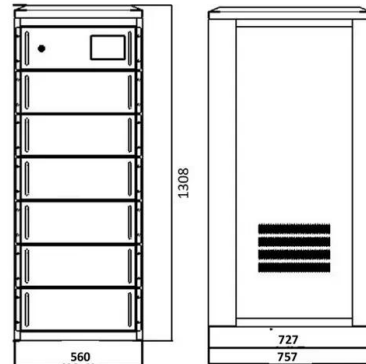

Home

"The Advanced Healing Cream by Neoteric Diabetic Skin Care is a very soothing, gentle cream for Diabetic and non-Diabetic feet and hands. I purchased this for my Diabetic father and the ...