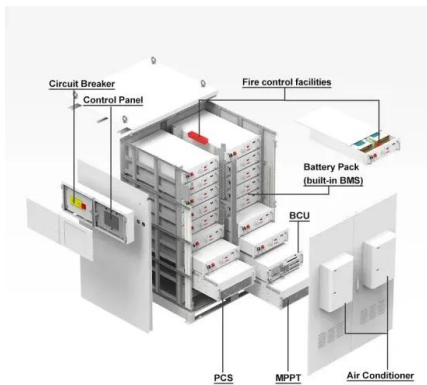

/thread/30552407-sad-last-days-of-bruce-willis

Sad, last days of Bruce Willis Bruce Willis has been diagnosed with aphasia, a condition where a person loses the ability to communicate, his family revealed on Wednesday. ...