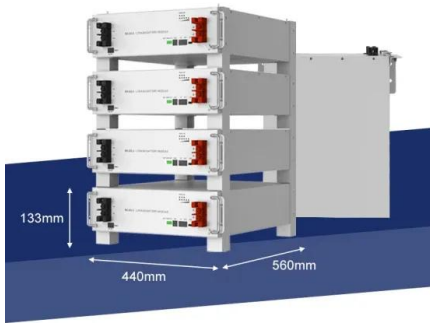

Employment Insurance services in My Service Canada Account

To access Employment Insurance (EI) services in My Service Canada Account (MSCA), you must register or sign in to MSCA. Once registered or signed in, go to the Employment Insurance ...

Pornhub is undergoing maintenance bug / error : r/Pornhub

When I open like 100 videos from one of the bookmark folders at once, Pornhub crashes and shows me a "pornhub is undergoing maintenance error" on every page.

Epson QB1000 vs. Epson LS12000

Epson, you are shooting yourself in the foot - almost every shootout besides MWAVE doesn't use Dynamic mode -- that's a big hit on your potential reception at these ...

[FREE] How did Florence Nightingale earn the nickname "The ...

Florence Nightingale earned the nickname "The Lady with the Lamp" during the Crimean War (1854-1856). While serving as a nurse, she took it upon herself to care for ...