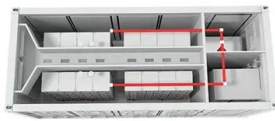

Containerized solar generator project ROI in South Africa