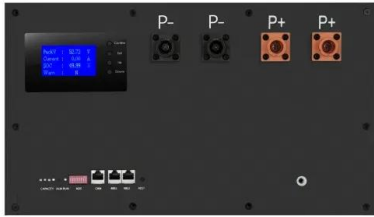

Katy Perry , Biography, Music & News , Billboard

Katy Perry (real name Katheryn Hudson) was born and raised in Southern California. Her birthday is Oct. 25, 1984, and her height is 5'7 1/2". Perry began singing in church as a child, and ...

Katy Perry Bio, Age, Height, Education, Hobbies, Parents,

...

Katy Perry Biography Katy Perry, born Katheryn Elizabeth Hudson on October 25, 1984, in Santa Barbara, California, is a well-known singer, songwriter, and TV judge. Perry started singing in ...

...

Bing News Quiz - Test Your News IQ with Weekly Answers

Bing News Quiz: sharpen your news smarts, track your score, and learn exactly how the weekly answers work--plus strategies, examples, and pro tips to boost your results fast.