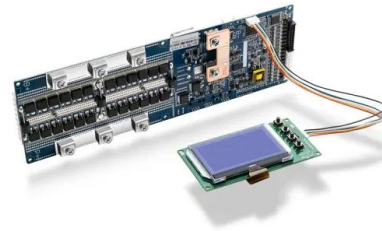

¿Qué rayos es ? (Explicación sencilla) , EDteam

Si quieres ampliar esta información, tienes que leer la guía que hicimos en EDteam (con todos los pequeños detalles): ¿Qué es ? Guía definitiva para entender la plataforma de Microsoft.