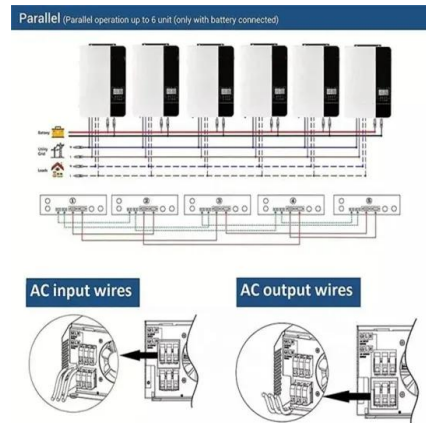

Chelsea Fernandez is Miss Cosmo Philippines! (Full Performance

Join the conversation to interact with the creator and others watching this live stream. FULL PERFORMANCE: CHELSEA FERNANDEZ IS MISS COSMO-PHILIPPINES AT MUPH2025! ...