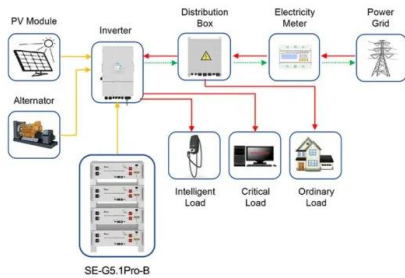

Class Schedule at PCC

Browse the schedule Summer 2025: credit classes for Summer 2025, non-credit classes for Summer 2025 Fall 2025: credit classes for Fall 2025, non-credit classes for Fall 2025 Annual: ...

Application scenarios of energy storage battery products