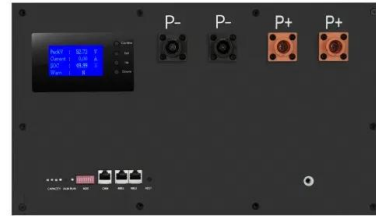

Energy: Italy's challenges for 2025, between decarbonization and

For example, the power cable project with Tunisia could enable the import of renewable energy from North Africa, contributing to the objectives of decarbonization and ...

The 2025 European Blackout: Grid Fragility, ...

A sudden grid failure plunged Spain, Portugal, France, Germany, and Italy into darkness on April 28, 2025, causing one of modern history's ...

Mark Volman, singer of 'Happy Together,' dies at 78

12 hours ago · Turtles and Flo & Eddie singer Mark Volman is dead at 78, reports say. The voice of "Happy Together" had suffered from Lewy body dementia since 2020.