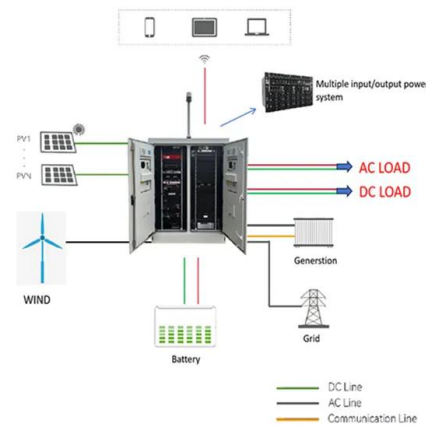

Exclamation mark

The exclamation mark ! (also known as exclamation point in American English) is a punctuation mark usually used after an interjection or exclamation to indicate strong feelings or to show ...