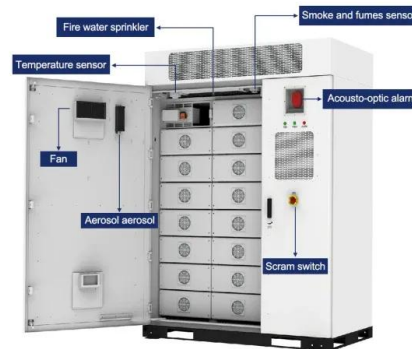

Renewed Lenovo ThinkPad T480S (2018) Laptop Review

Renewed Lenovo ThinkPad T480S (2018) Laptop Review - 14-inch display, Intel Core i5-8250U 8th Gen processor, 8GB RAM, 256GB SSD. Excellent for business and ...