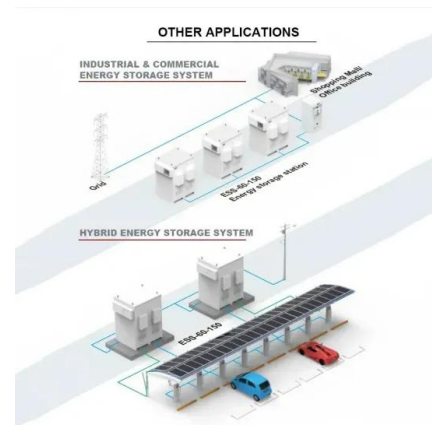

of.

Containerized renewable power EPC service price in Singapore

The Complete Guide to Solar EPC Services for Commercial ...

This guide delves into the crucial role of solar EPC services in delivering successful commercial solar projects, with a particular focus on the unique challenges and ...

Renewables

We are capable of executing EPC solutions for rooftop systems, ground-mounted Photo Voltaic (PV) systems and demonstrated track record of Concentrated Solar Power (CSP) projects and ...

Multipurpose ECO Power Container

This eco-powered container is suitable for facilities with temporary and portability requirements, or locations with no access to grid power, such as mobile site offices, emergency command/ ...

Singapore's Most Trusted EPC Contractors , SENE