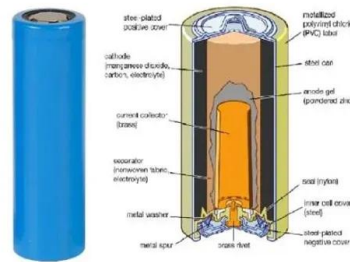

[Glenn Medical FAQ](#)

Glenn Medical FAQ Center Closure - Frequently Asked Questions Why is the ER closing? The closure is the direct result of a Centers for Medicare & Medicaid Services (CMS) decision to ...

Kolkata FF Today (4 September 2025) LIVE Fatafat Result