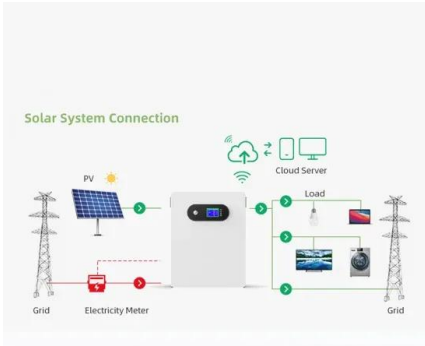

Yogi Bear's Jellystone Park(TM) Camp-Resorts, Family Camping Fun

Discover how fun a family vacation can be as you explore tons of exciting water attractions, meet and play with Yogi Bear, Boo Boo, and Cindy Bear, and participate in fun ...

- LiFePO₄ Battery, safety
- Wide temperature: -20~55°C
- Modular design, easy to expand
- The heating function is optional
- Intelligent BMS
- Cycle Life: > 6000
- Warranty: 10 years

[Polski Komitet Normalizacyjny](#)

Z przyjemnością prezentujemy nasze sprawozdanie za 2024 r., z którego można dowiedzieć się o ubiegłorocznych przedsięwzięciach PKN, a także inicjatywach wynikających z naszej ...

[Yogi Bear (film)](#)

Based on the animated television series The Yogi Bear Show, the film features the voices of Dan Aykroyd and Justin Timberlake as Yogi Bear and Boo-Boo Bear, and also stars Anna Faris, ...