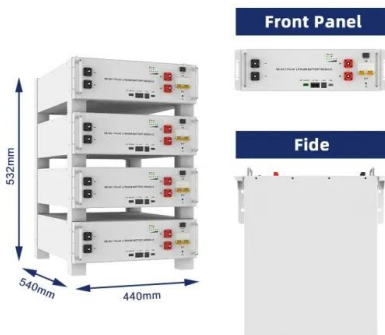

- ✓ 100KW/174KWh
- ✓ Parallel up-to 3sets
- ✓ IP Grade 54
- ✓ EMS AND BMS

James Garner's Wife Lois Clarke, Who Was Shunned by His

James Garner and Lois Clarke's love story had many challenges. Despite it all, the couple stood the test of time and remained married for almost 58 years.