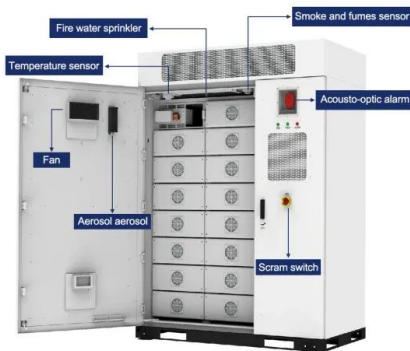

Energy storage(KWH)

102.4kWh

Nominal voltage(Vdc)

512V

Outdoor All-in-one ESS cabinet

Premium Vector , Ribbon award minimal vector line icon on 3d button

Download this Premium Vector about Ribbon award minimal vector line icon on 3d button isolated on black background premium vector, and discover more than 87 Million Professional Graphic ...