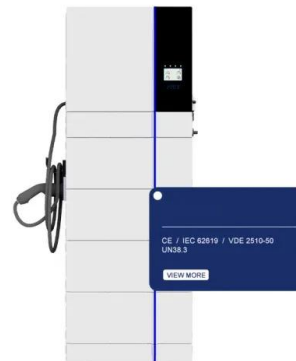

Microsoft

Microsoft is the largest software maker, one of the most valuable public U.S. companies, [a] and one of the most valuable brands globally. Microsoft was founded by Bill Gates and Paul Allen ...