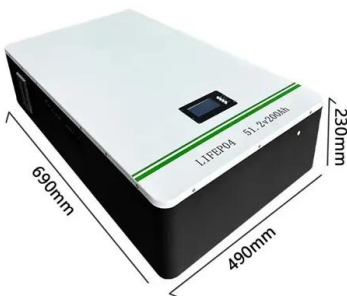

Bing Homepage Quiz -- Play the Bing Quiz and Win Rewards

Bing Homepage Quiz and Bing Quiz explained in plain English. Learn how to find it, rack up Microsoft Rewards points, keep streaks alive, and turn quick trivia into real gift cards--fast, ...