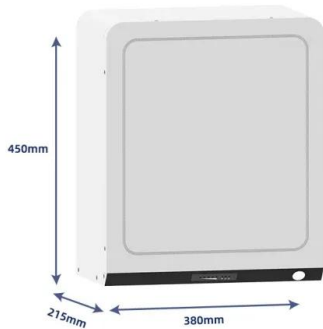

[Bing Homepage Quiz](#)

4 days ago · The Bing Homepage Quiz is a daily trivia game presented on the Bing search engine's homepage, offering a fun and educational way to test your knowledge on a wide ...

Post by @jbhall56.bsky.social -- Bluesky

3 days ago · Boffins build automated Android bug hunting system : AI agent system said to have found more than 100 zero-day flaws in production apps September 5, ...

How to Play Bing Homepage Quiz? [2025 Updated]

Explore the fun and educational Bing Homepage Quiz. Learn how to play, where to find it, and tips to improve your score while enjoying Bing's stunning daily backgrounds.

Bing Homepage Quiz: Test Your Knowledge with Daily Trivia

3 days ago · Bing Homepage Quiz: quick daily trivia with varied topics and smart tips. Learn how to play, boost your score, and explore related quizzes--fast, free, fun.