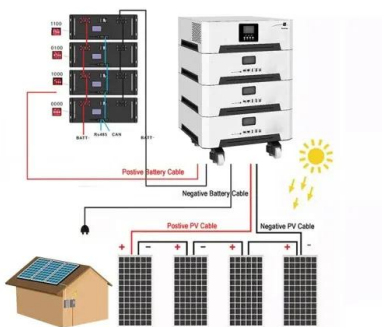

About Willamette University , Salem and Portland, Oregon

With campuses located in the rich political and cultural hubs of Salem and Portland, Oregon, Willamette prepares students to turn knowledge into action--in their classes today and their ...