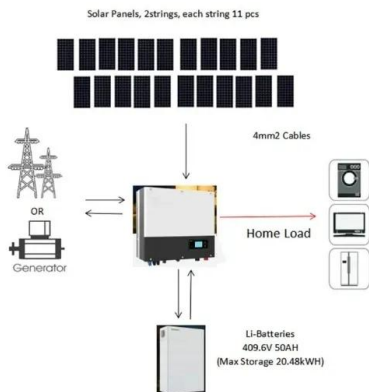

Sky Go Wont Start up on Windows 11 PC

I have been having trouble starting Sky go on my windows 11 PC for a while. It worked when I 1st installed it a few months ago, but now it just starts up, checks for updates ...