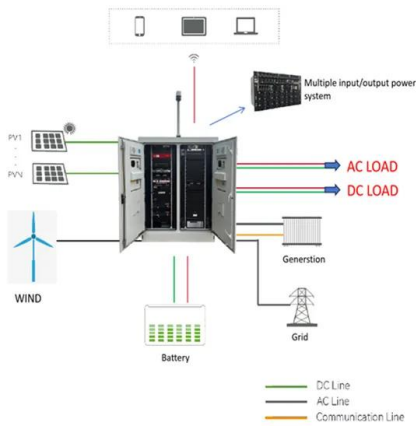

European-Favorite Supermarket Lidl Is Relaunching in the U.S.

Global discount grocery store Lidl is finally opening stores in the U.S.--or as they put it, "putting the 'super' in supermarket." The grocer is a staple in European countries, known ...

RCOM Stock Price Quote , Morningstar

5 days ago · See the latest Reliance Communications Ltd stock price (RCOM:NYSE), related news, valuation, dividends and more to help you make your investing decisions.

[User Manual, PCT1200](#)

5 Precision current transducer 1200 A (PCT1200)
Figure 1: PCT1200 Figure 2: PCT1200 mechanical dimensions, all dimensions in mm, positive current direction is identified by an ...

Contact Us

For catalog requests, pricing, or partnerships, please visit:
<https://bialydom.kolobrzeg.pl>