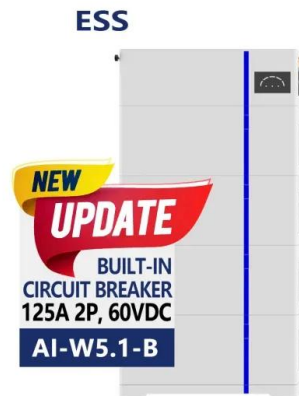

Rodrigo connects with Zane Lowe to talk about her viral hit "drivers license" and the inspiration behind the song. She talks about