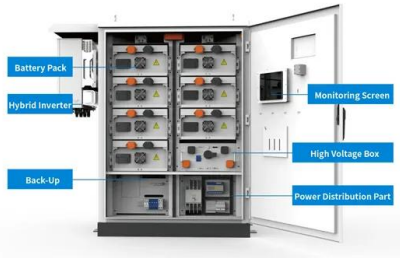

Mengubah tampilan paragraf & font

Anda dapat menggunakan tombol pada toolbar di bagian atas dokumen untuk: Mengedit dan memformat jarak antar-tekst dan antar-paragraf Change the font and background color ...

Trek Bicycle Hong Kong , Sheung Shui

Trek Bicycle Hong Kong, Sheung Shui. 14,552 likes · 8 talking about this · 31 were here. ??TREK???Bontrager????????????????

ChatGPT Pricing , OpenAI

Unlimited GPT-5 messages, with generous access to GPT-5 thinking, and access to GPT-5 pro--plus the flexibility to add credits as needed Connectors to internal knowledge