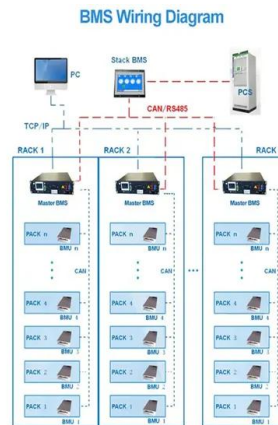

Special Offers, Deals & Discounts , Disneyland Resort

Discover amazing Disneyland discounts and offers on hotel rooms, tickets and more! Save on your visit and maximize your fun at the Happiest Place on Earth.