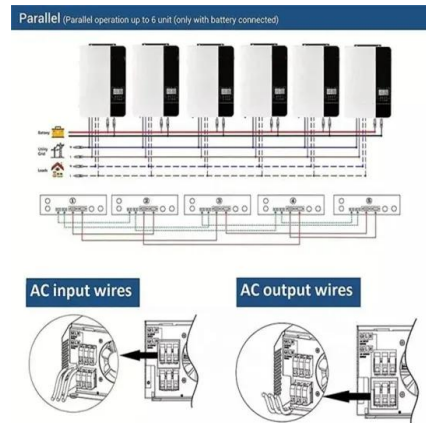

How to Adjust Display Brightness and Color Settings in Windows ...

Quick Access via Taskbar: Click on the Network icon located on the right side of the taskbar. A sliding bar will appear; simply adjust it to set your preferred brightness level. Using ...

Seattle Cruise Ship Terminals

The Port of Seattle operates two cruise ship terminals. One is located at Pier 66 (Bell Street Pier Cruise Terminal) and the other at Pier 91 (Smith Cove Cruise Terminal).