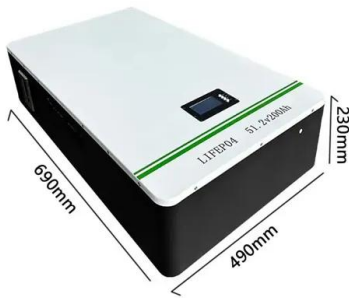

Bell Street Cruise Terminal for Cruise Lines

Bell Street Cruise Terminal at Pier 66 is located on Seattle's downtown waterfront and is homeport to Norwegian Cruise Line and Oceania Cruises. The pier is walking distance to ...