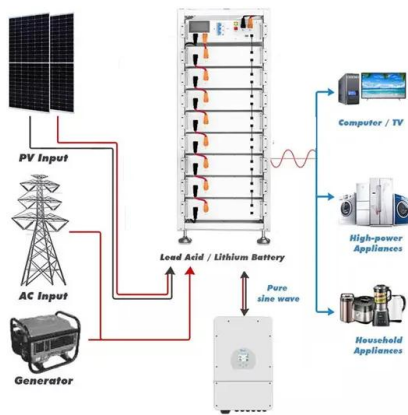

How to Change Your Screen Brightness on Windows 11

Click Quick Settings menu in the bottom right corner of the taskbar, locate the brightness slider with a sun icon and drag the circle to increase or decrease the brightness of ...

Pier 66

Pier 66 - Bell Street Pier Cruise Terminal in Seattle, WA serves as a prominent embarkation point for cruise ships departing to various destinations. The terminal offers a range of services and ...