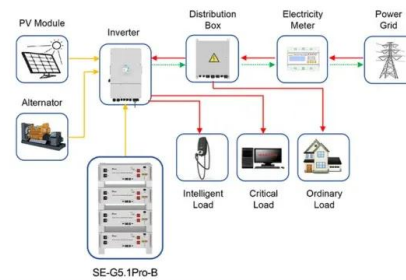

Microsoft Translator Pro Enterprise Application and Translate ...

Microsoft translator pro application for enterprise on device translation. Document translation service translated text embedded in image using azure ai