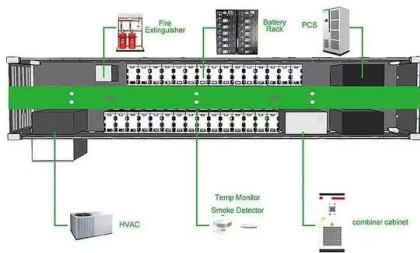

European Solar Energy Storage

Containerized microgrid project ROI in Nigeria

Containerized microgrid project ROI in Nigeria

Protesters occupy Microsoft president's office at Redmond

Screenshots from a livestream show protesters locking themselves inside Microsoft President Brad Smith's office on Tuesday, as security attempted to