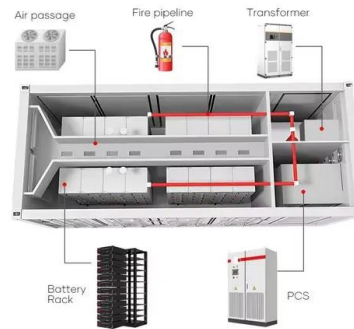

Taj Mahal Agra India - History, Architecture, Facts, Myths, Visit

The Taj Mahal is one of the most beautiful monuments in India. Let's have a look at its history, architecture, location, opening hours, entry fee, myths, legends and other interesting facts.