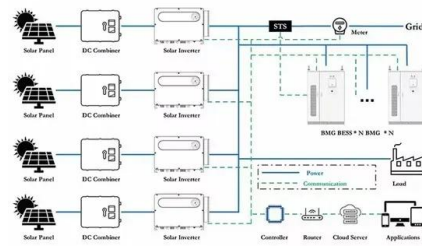

WhatsApp: ¿Cómo saber si tu cuenta está abierta en otro ...

2 days ago · Es importante que estés seguro de que tu cuenta de WhatsApp no se encuentre abierta en otra cuenta para evitar así el robo de tu información personal.

[Descargar WhatsApp gratis en 2025](#)

5 days ago · Cómo descargar y actualizar WhatsApp gratis a la última versión 2025 Descarga e instala en tu móvil la última versión de WhatsApp disponible. Estas son todas las novedades ...