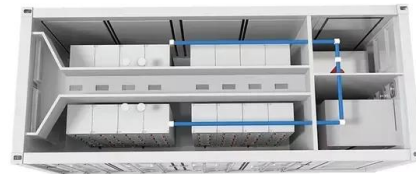

gdbserver

The path and filename of the executable (and any sources) on the host, and A device name (for a serial line) or the IP address and port number needed for connection to the target system. ...