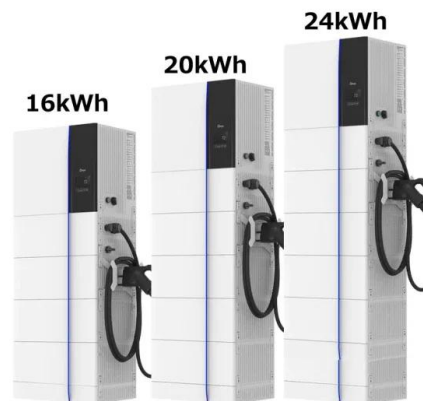

printf

An example call to the printf function printf is a C standard library function that formats text and writes it to standard output. The function accepts a format c-string argument and a variable ...