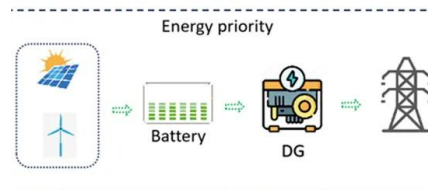

gdbserver

gdbserver is a computer program that makes it possible to remotely debug other programs. [1] Running on the same system as the program to be debugged, it allows the GNU Debugger to ...