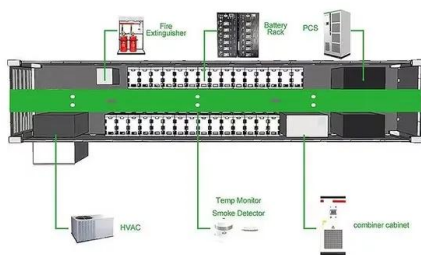

ChatGPT Desktop Application (Mac, Windows and Linux)

Thank you very much for your interest in this project. OpenAI has now released the macOS version of the application, and a Windows version will be available later (Introducing GPT-4o ...