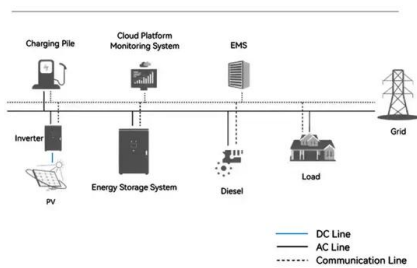

System Topology