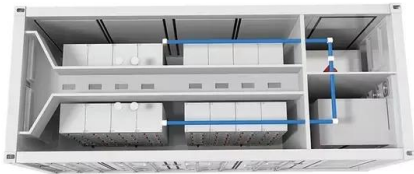

Jim Lee SIGNED Batman Detective 1000 DC Giclee on Paper ...

JIM LEE Signed BATMAN DETECTIVE 1000 Featuring Batman and Robin Limited Edition Giclee on Fine Art Paper (of 250) NEW for the 80th Birthday Celebration! The original art for "Batman ...