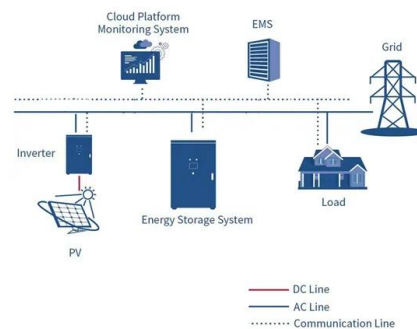

WebFX: Charlotte Digital Marketing Agency , 93% Satisfaction Rate

WebFX is an award-winning Charlotte digital marketing agency helping North Carolina businesses grow their revenue. Get a custom proposal and pricing now!