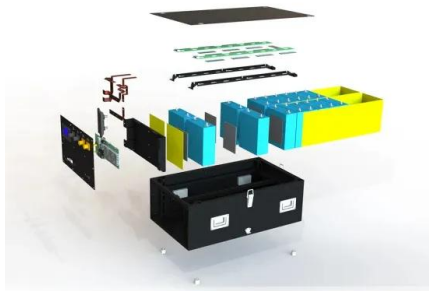

Prix d'une installation panneaux photovoltaïques en Belgique

Vous voulez installer des panneaux solaires en Belgique ? Grâce à notre site comparez les prix en recevant plusieurs devis gratuits d'installateurs de votre région. Il suffit de remplir le ...

Solutions énergétiques solaires , SunBelgium

Rechargez votre véhicule électrique rapidement