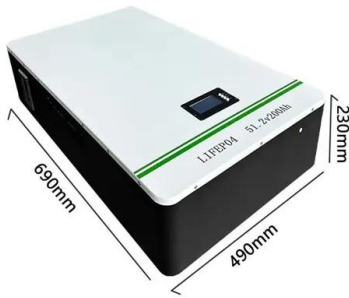

Container bhkw Thailand