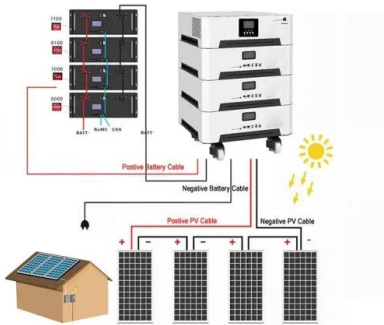

SUNFIT INVERTER BATTERY 200AH/12V - Jaluso ...

The Sunfit Inverter Solar Battery 12v/200Ah is a high-capacity, reliable power solution for your inverter 1 2 3 4. Here are some key features and specifications: Capacity: This battery has a robust capacity of 200Ah, ensuring long-lasting ...

...

Sunfit Inverter/Solar Battery 12v 100mAh - Jaluso ...

This is a rechargeable battery that integrates a solar cell with battery power storage developed for use in photovoltaic systems and is used especially in stand-alone systems for storage of energy produced by solar panels and ...

Sunfit 12V/18AH Deep Cycle Inverter Battery

Sunfit Deep Cycle Gel 12V 18AH Battery is a powerful rechargeable battery. This sunfit battery meets standard and requirements which includes vibration resistance and it is a quality

[Accommodation on Christmas Island](#)

A New Set of Modern Apartments now in Christmas Island, from $220.00 p/n Mango Tree Lodge. Mango Tree Lodge offers both business or pleasure, from $165.00 p/n. Call +61 439215388 For booking enquiries or anything else. Click on Big Image Above to Book Accommodation Choose your accommodation type and click on image to book.