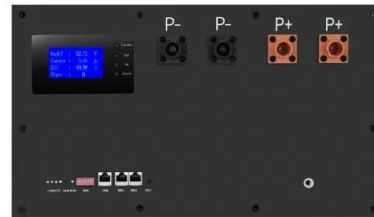

Sunrise and Sunset in Christmas Island

Territory of Christmas Island: Country: Australia:
Abbreviations: CX, CXR: Country Capital: The
Settlement: Time Zones: 1: Dial Code: +61: ?
Sunrise and ? Sunset in Christmas Island (1
Location) The Settlement: ? 5:28 am: ? 6:11 pm:
How was your experience? Thank you for your
feedback! Contact Us

Sunfit 12V/18AH Deep Cycle Inverter Battery

Sunfit Deep Cycle Gel 12V 18AH Battery is a powerful rechargeable battery. This sunfit battery meets standard and requirements which includes vibration resistance and it is a quality battery that is engineered to the highest European standards. Sunfit Deep Cycle Battery is completely maintenance-free for lower cost all round, it is designed to provide consistent high ...

[Sunfit Solar Inverter Battery](#)

This is a rechargeable battery that integrates a solar cell with battery power storage developed for use in photovoltaic systems and is used especially in stand-alone systems for storage of energy produced by solar panels and batteries as