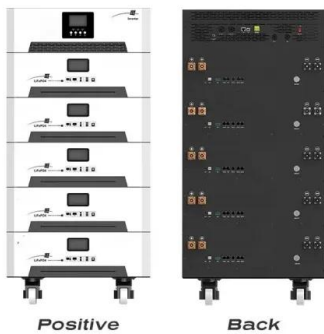

Energy storage(KWH)

102.4kWh

Nominal voltage(Vdc)

512V

Outdoor All-in-one ESS cabinet

Christmas on Easter Island, Easter on Christmas ...

Christmas Island is located 2600km north-west of Perth, Western Australia. Even though it is an Australian Territory, its closest neighbour is Java, 360km away. Christmas Island is often referred to as the Galapagos ...