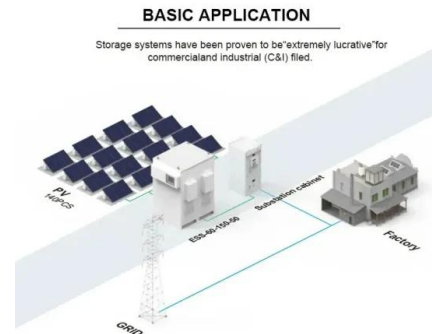

battery that is engineered to the highest ...