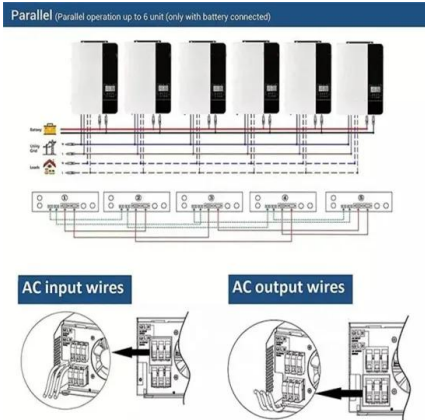

Christmas Island taps into off-grid solar in post ...

The seed cleaning shed features a 11,7 kW rooftop solar installation (36 pcs. Trina Solar 325W TallMax (72 cell) solar modules), SMA Sunny Boys inverters 2x5kW, SMA Sunny Island 8 battery inverter (6kW) and ...