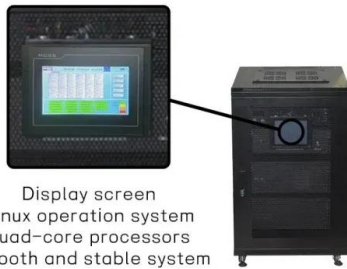

over 80 brilliant light scenes - some up to 104-feet long and 16-feet high! Alongside the lights, enjoy ...

Display screen
Linux operation system
quad-core processors
smooth and stable system

Christmas Island Solar (Western Australia - 6798)

We would expect a 6kW solar system in Christmas Island to produce 26.40kWhs of solar energy over the course of a year. How much this is actually worth depends on how much you pay for power and how much solar power you send to the grid. A 6kW solar power system is shown here - commonly 17 x 370W panels are used to get to 6.3kW.