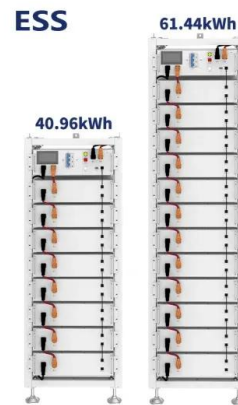

Midstream & New Energy Infrastructure
Conference August 2024. 1 This presentation
includes forward-looking statements as defined
under federal law. Although we believe that our
expectations are based upon reasonable
assumptions, 23% in Eugene Island 29% in
Odyssey 2010 2011 Oct. 2010 - $330 mm

Contact Us

For catalog requests, pricing, or partnerships, please visit:
<https://bialydom.kolobrzeg.pl>