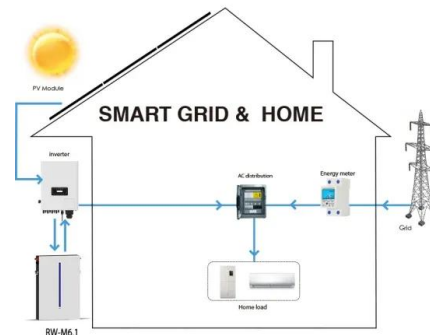

Port of Christmas Island CXXCH, map, contact details, related ...

Presentation of Christmas Island in the region of Arafura sea by Maritime-Database . Christmas Island is a port in Christmas Island, Oceania.

Burnside Christmas Island 2024

? Christmas Island is Back! ?. Mark your calendars for an unforgettable holiday season! From November 18th to December 31st, Christmas Island lights up General Burnside Island State Park with dazzling displays and ...