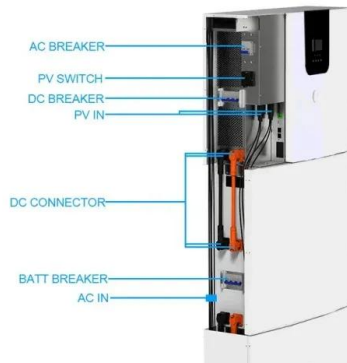

and humidity needs for all varieties of products.

APS Resource Introduces Its New APS& GO 2.0(TM) Loading Dock ...

Safety. Creating and maintaining a safe work environment is the keystone of any successful warehouse and loading dock operation. ENERGY SAVINGS. Temperature-controlled facilities (such as cold storage facilities) pose unique challenges as they are specifically designed to accommodate a range of different temperature and humidity needs for all varieties of products.