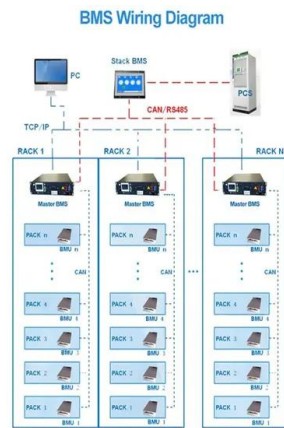

#supportlocalbusiness #kona #hawaii #HolidayVibes ...

107 Likes, TikTok video from Kehaulani (@kehau_is_my_realtor): "#supportlocalbusiness #kona #hawaii #HolidayVibes Pueoboutique ". Send Me on My ...