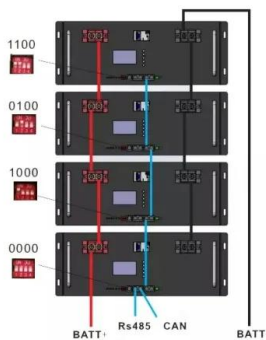

Kontejner fotovoltaických panelů

Prostřednictvím dopravních společností zasíláme balíčky malé velikosti a po kontejnerové množství. Velkoobjemový nákup fotovoltaických panelů má několik výhod z hlediska ceny, ...