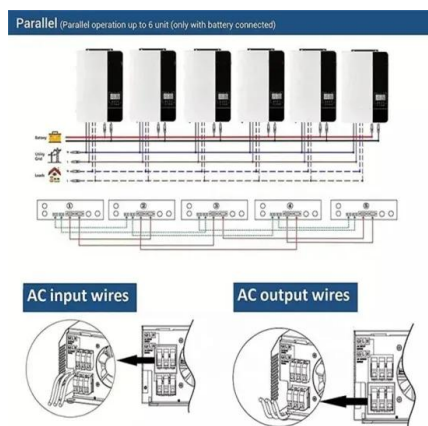

Solar Company in the Czech Republic

Whether in Prague, Brno, Ostrava, or smaller towns, SOLARTECH is your trusted partner for premium solar power systems. Reduce your electricity costs and power your business with ...

15 let zkušeností v dodávkách solárních panelů a střídačů??

Dle doručovací adresy vám spočítáme cenu doručení zboží a? ke dveřím. Pro vaše pohodlí nabízíme i vozidla s hydraulickým zvedákem. Možnost nakládky vysokozdvihovým vozíkem je u nás ...

Mobile photovoltaics

Our modularly mobile OFF-ON GRID containerised power plants are highly configurable with the ability to continuously adjust solar, battery and inverter capacity in order to optimally serve ...