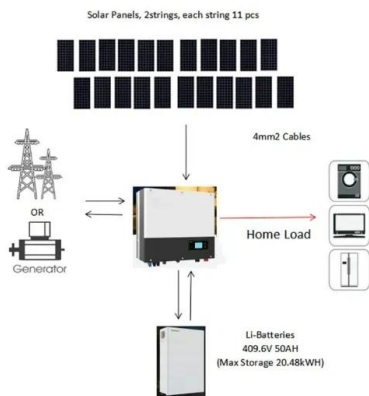

QUERY

QUERY(dati; query; [intestazioni]) dati -
L'intervallo di celle su cui eseguire la query. Ogni
colonna di dati può contenere solo valori
booleani, numerici (inclusi i tipi data/ora) o valori
stringa. In ...

Contact Us

For catalog requests, pricing, or partnerships, please visit:
<https://bialydom.kolobrzeg.pl>