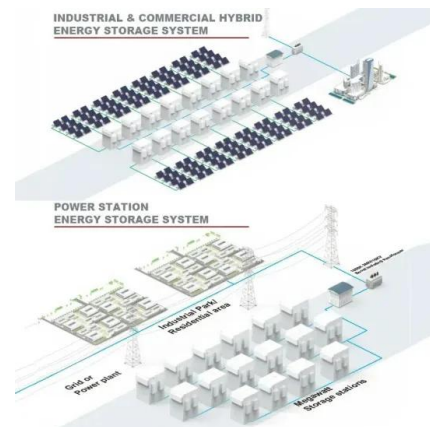

Hotel in Redmond, WA , Seattle Marriott Redmond

Reserve your next stay at our recently redesigned hotel in Redmond, Washington, with sophisticated accommodations and delicious dining at Seattle Marriott Redmond.