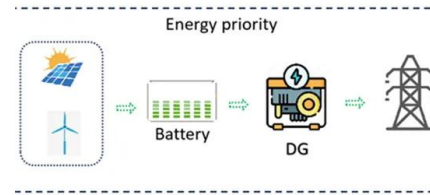

Usługi energetyczne, panele słoneczne, zdecentralizowane

Firma Jiangsu Linyang Energy Co., Ltd. została założona w 1995 roku w Qidong w Chinach z kapitałem zakładowym w wysokości 270 milionów USD i innowacyjnym pomysłem odgrywania skutecznej roli w branży zarządzania energią i zdecentralizowanego wytwarzania energii. Kontynuujemy naszą historię sukcesu na krajowym i międzynarodowym rynku energii ...