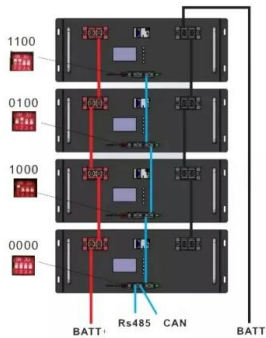

Cambridge Media Journals

EP0313 The fluorescent light energy and the second degree burns: Is it love? Carlotta Scarpa 1, Franco Bassetto 2 1Plastic surgery unit, Padova, Italy, 2Plastic and Reconstructive Surgery Clinic, Padova, Italy Aim: To verify if Fluorescent Light Energy can be effective on second degree burns.

World Bank Document

In 2018, the SOE sector in Cabo Verde reached a positive overall net result of CVE 235.786 million (about US$2.45 million equivalent)¹, constituting an increase of 183 percent over 2017.

European Arts Antiques, Samurai & Jian Swords,

Silversmiths devoted considerable time and creative energy to generating an endless variety of new designs and patterns. During the 1860s and 1870s silver flatware ornamented with portrait medallions inspired by antique coins and cameos enjoyed widespread popularity, with virtually every American silversmith producing