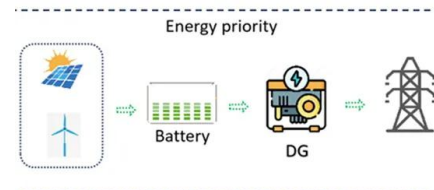

How to Change Your Piggy Bank Password Easily , TikTok

Learn how to change your piggy bank password step by step with this helpful guide. Follow the instructions to reset your code and secure your savings. #piggybanks #savingbanks #piggybankskenya ...