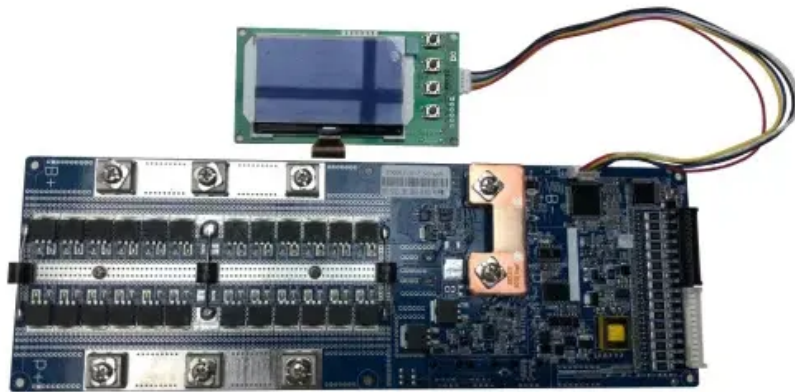

European Solar Energy Storage

Cameroon leadsolar energy co Ltd

Cameroon leadsolar energy co ltd

[Leadsolar Energy Company Profile](#)

See insights on Leadsolar Energy including office locations, competitors, revenue, financials, executives, subsidiaries and more at Craft. of microinverters. It offers a gateway, smart junction box, duo and quad inputs, cell panels, and other products. The company also provides technologies for residential and commercial solar energy