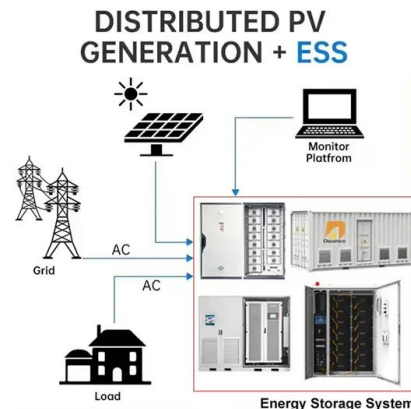

**Lead Solar Team , CEO,
Founder, Sales Contact**

Lead Solar Holdings Co., Ltd., Solar Panel, Solar Panel, China, Jiangsu, LeadSolar Energy is a pioneering company dedicated to providing innovative and cost-effective smart solar technologies. With a strong commitment to harnessing the power of the sun, LeadSolar's grid-connected microinverters are designed to