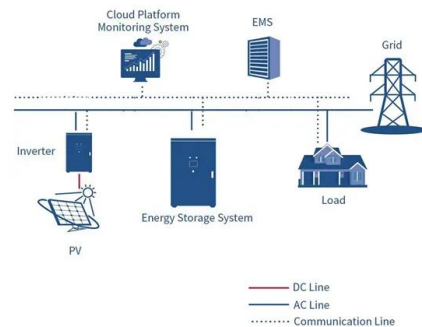

BYD BATTERY-BOX PREMIUM LVS MINIMUM ...

EFT-Systems GmbH Alps Power Pty Ltd Global Sales: batteryboxgrp@byd bboxusservice@byd
Global Service: bboxservice@byd info@eft-systems service@alpspower Version V1.6;
Update: 2021 -3 9 2. Minimum Configuration List ON Grid + Backup