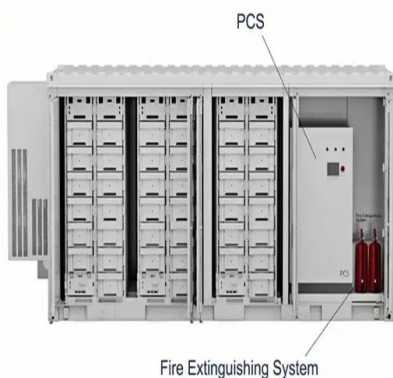

British Indian Ocean Territory

Overview History Government Naval Party 1002 and MV Grampian Frontier Geography Demographics Economy Sports

The British Indian Ocean Territory (BIOT) is an Overseas Territory of the United Kingdom situated in the Indian Ocean, halfway between Tanzania and Indonesia. The territory comprises the seven atolls of the Chagos Archipelago with over 1,000 individual islands, many very small, amounting to a total land area of 60 square kilometres (23 square miles). The largest and most southerly island is