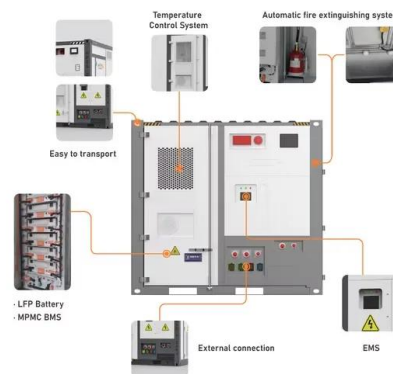

British Indian Ocean Territory

The British Indian Ocean Territory prior to the Seychelles's independence in 1976. The land at bottom left is the northern tip of Madagascar. (Desroches is not labelled, but is a part of the Amirante Islands.) Map of the British Indian Ocean Territory since 1976. The territory is an archipelago of 58 islands covering 56 square kilometres (22 sq