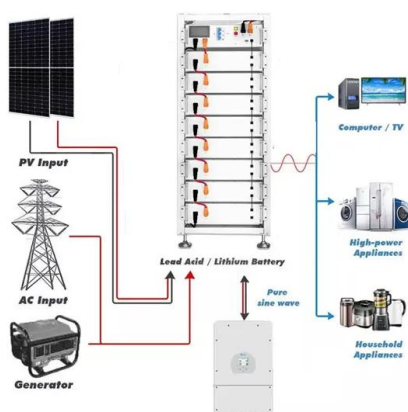

The one-stop shop for all your legal and financial needs , Bridge

If your company employs at least 100 employees in the Netherlands, you will be required to track and report the total number of kilometers your employees travel for work-related purposes annually. This initiative is part of a government plan to monitor and eventually reduce CO2 emissions linked to business travel.