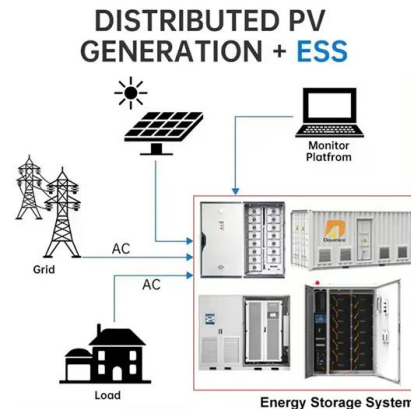

KGDEP Indigenous Peoples Planning Framework (IPPF)

Botswana is a middle-income country in southern Africa with a population of 2,350,667
GCC Global Climate Change GDC Ghanzi District Council
HATAB Hotel and Tourism Association of Botswana
HEC Human-elephant conflict